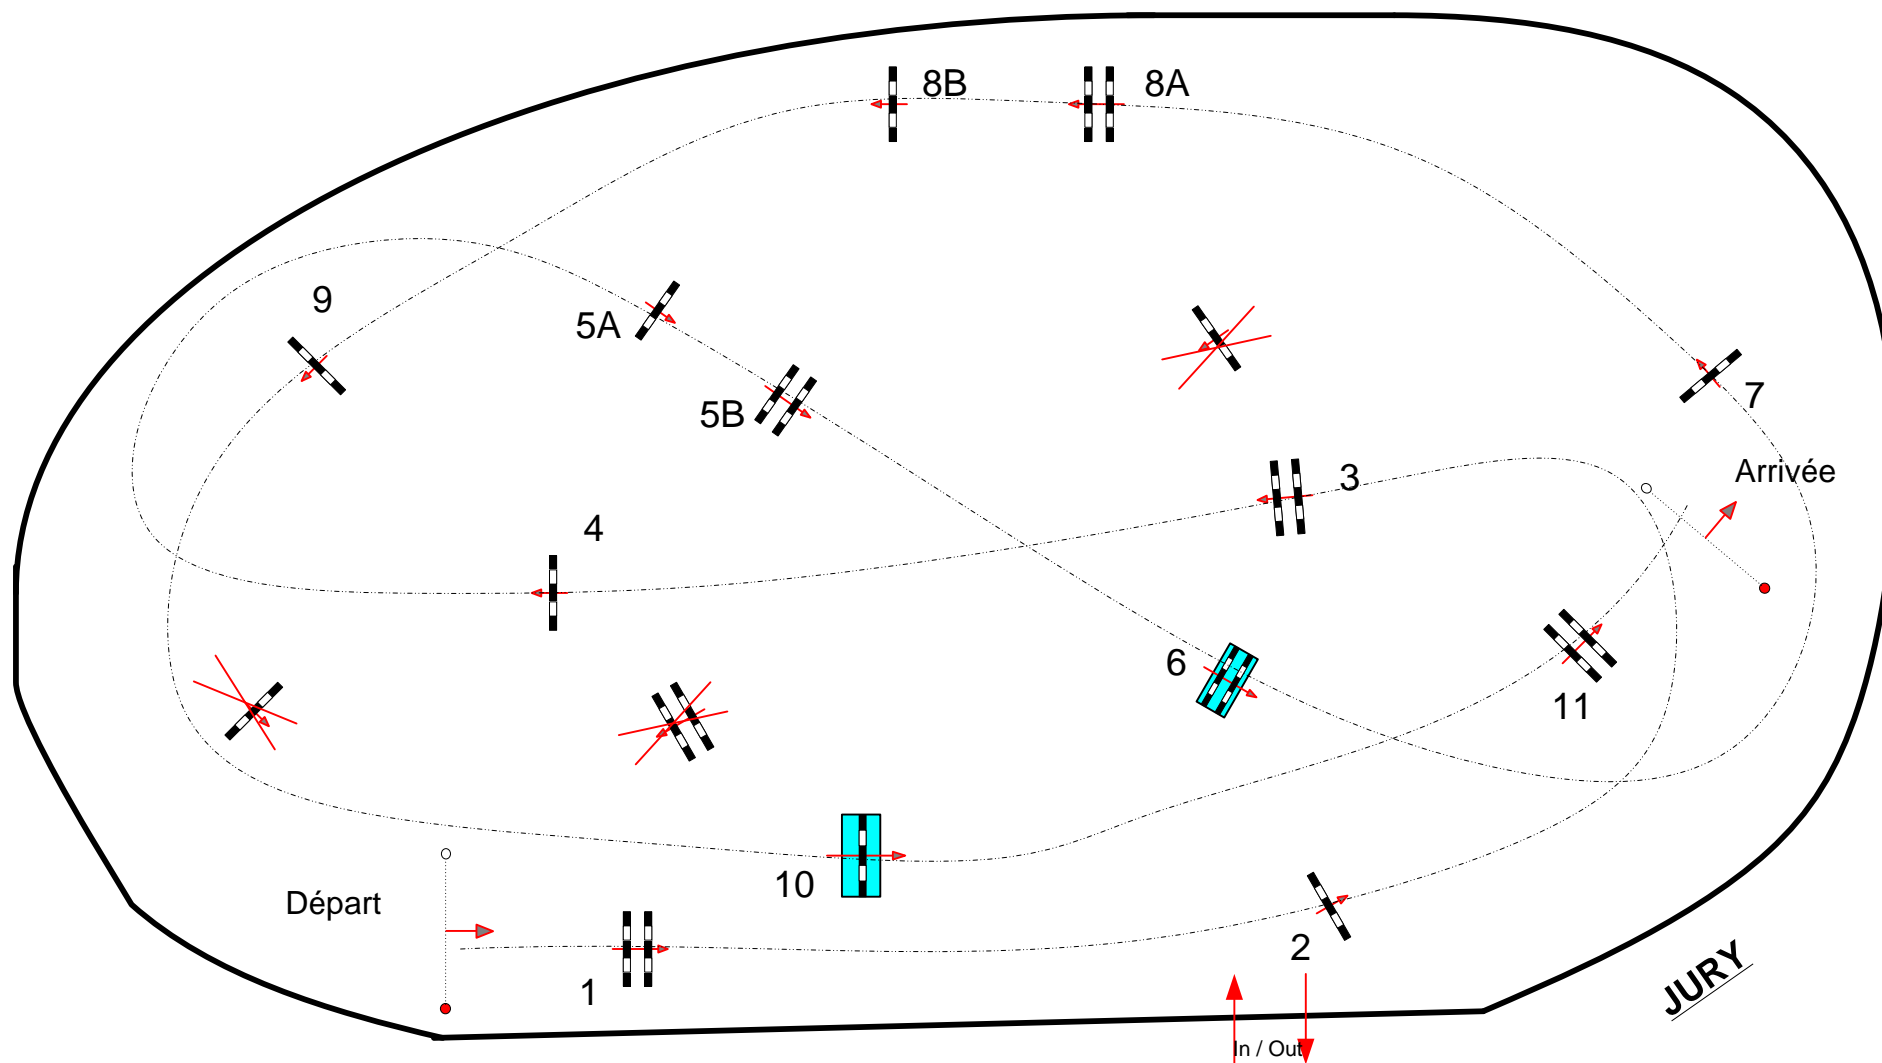

ROSIERES AUX SALINES SHF Vidéo du 3 au 4 Juillet 2018

Class No.: 8 et 9

6 ans Qualif et autres

Bar A ss Chrono ss Barrage

mardi 3 juillet 2018

Start: 8:30

Table: A
National RG:
FEI RG / Art. 238.1.1
Height: 1,35 m

Speed: 350 m/min
Length: 550 m
Time allowed: 95 sec
Time limit: 190 sec

Obstacles: 11
Efforts: 13
Penalty sec:
Closed combination:

1st Jump-off:
Length: 0 m
Time allowed: 0 sec
Time limit: 0 sec

2nd Jump-off:
Length: 0 m
Time allowed: 0 sec
Time limit: 0 sec