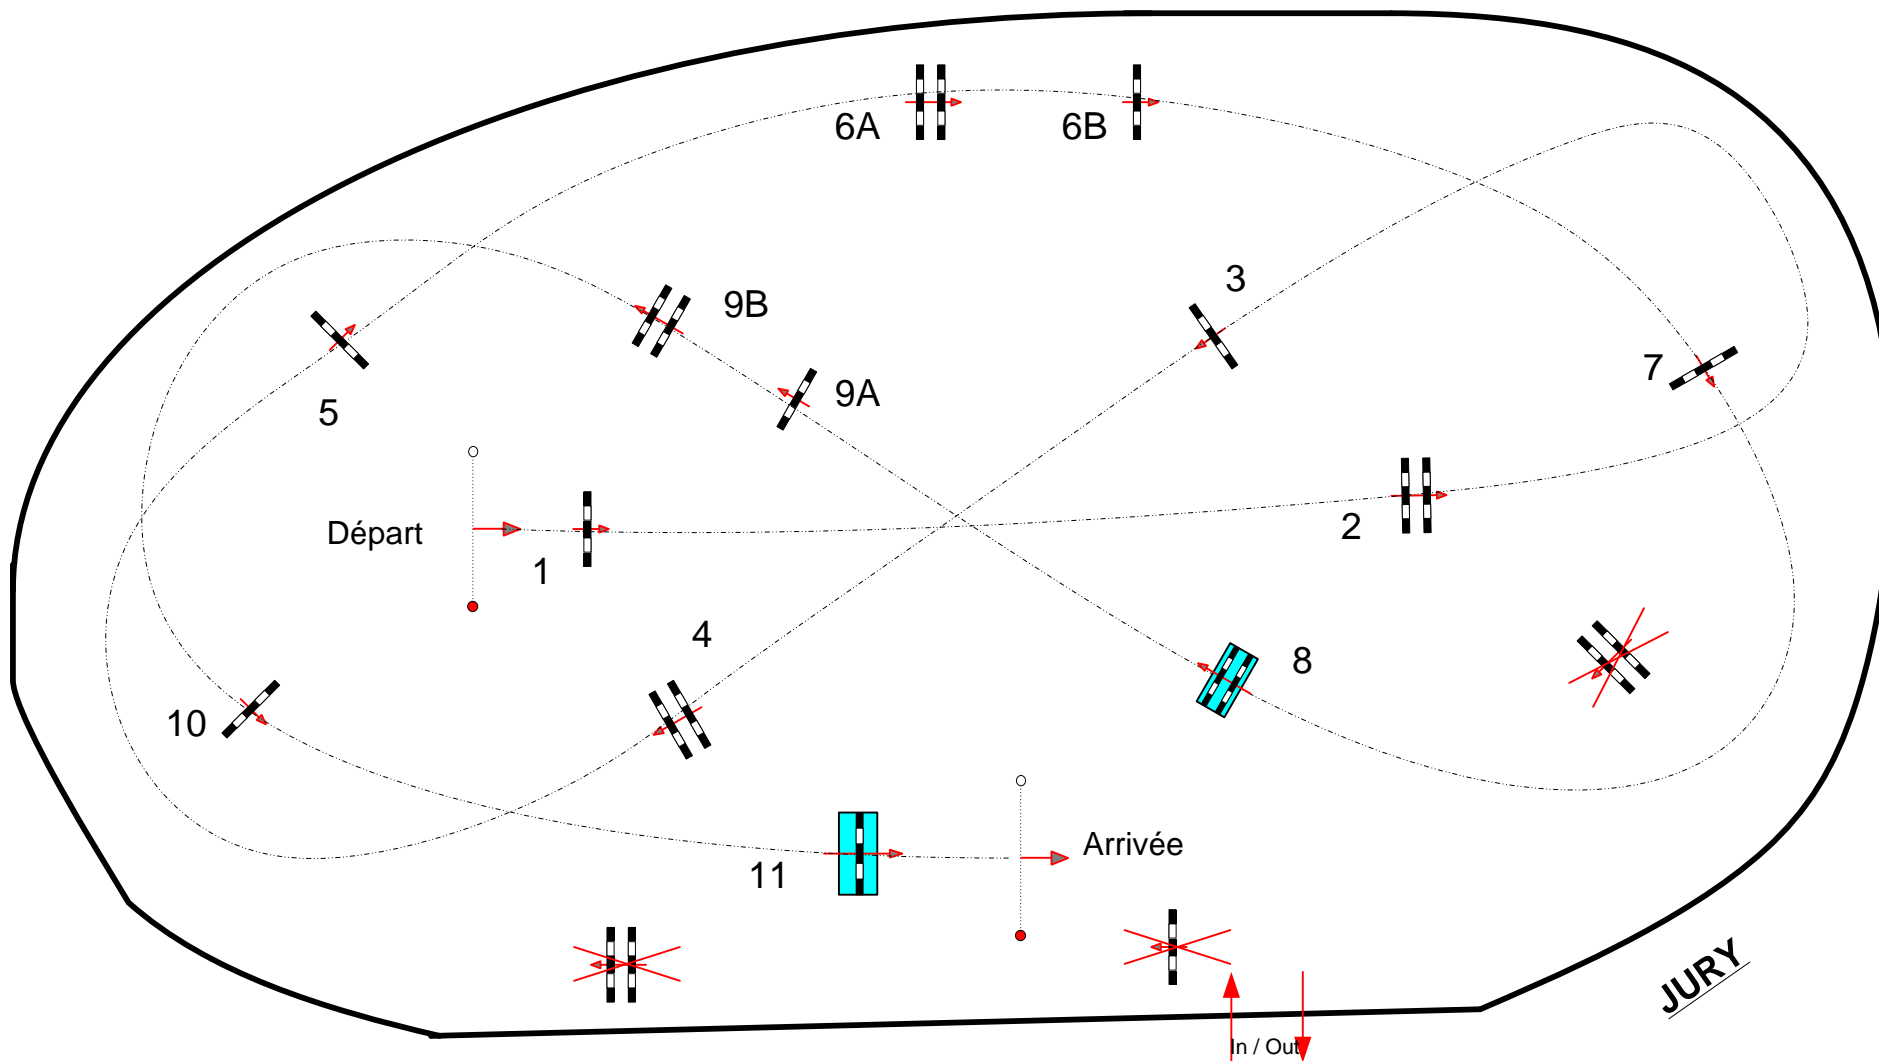

ROSIERES AUX SALINES SHF Vidéo du 3 au 4 Juillet 2018

Class No.: 7

Formation 3

Bar A ss Chrono ss Barrage

mardi 3 juillet 2018

Start: 8:30

Table: A
National RG:
FEI RG / Art. 238.1.1
Height: 1,20 m

Speed: 350 m/min
Length: 540 m
Time allowed: 93 sec
Time limit: 186 sec

Obstacles: 11
Efforts: 13
Penalty sec:
Closed combination:

1st Jump-off:
Length: 0 m
Time allowed: 0 sec
Time limit: 0 sec

2nd Jump-off:
Length: 0 m
Time allowed: 0 sec
Time limit: 0 sec

Course Designer
Michel JULIAC