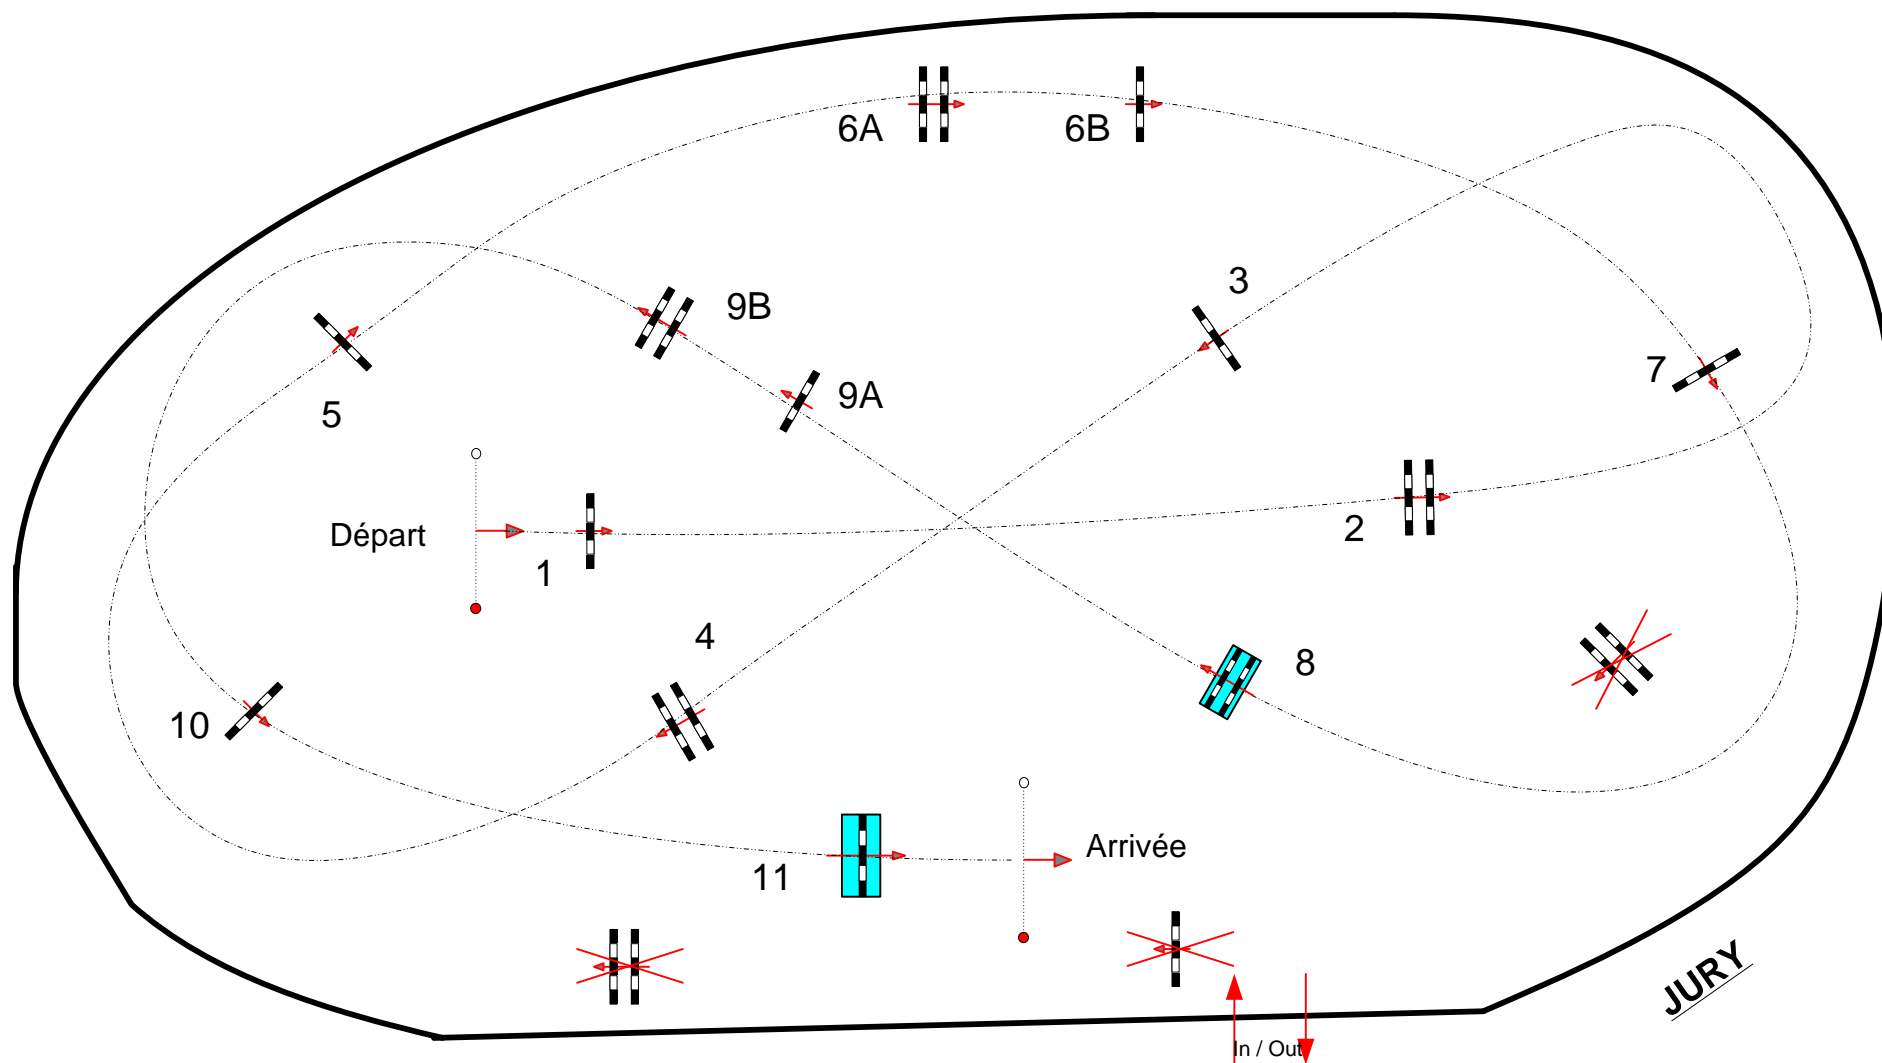

ROSIERES AUX SALINES SHF Vidéo du 3 au 4 Juillet 2018

Class No.: 5 et 6

5 ans Qualif et autres

Bar A ss Chrono ss Barrage

mardi 3 juillet 2018

Start: 8:30

Table: A
National RG:
FEI RG / Art. 238.1.1
Height: 1,25 m

Speed: 350 m/min
Length: 540 m
Time allowed: 93 sec
Time limit: 186 sec

Obstacles: 11
Efforts: 13
Penalty sec:
Closed combination:

1st Jump-off:
Length: 0 m
Time allowed: 0 sec
Time limit: 0 sec

2nd Jump-off:
Length: 0 m
Time allowed: 0 sec
Time limit: 0 sec

Course Designer
Michel JULIAC