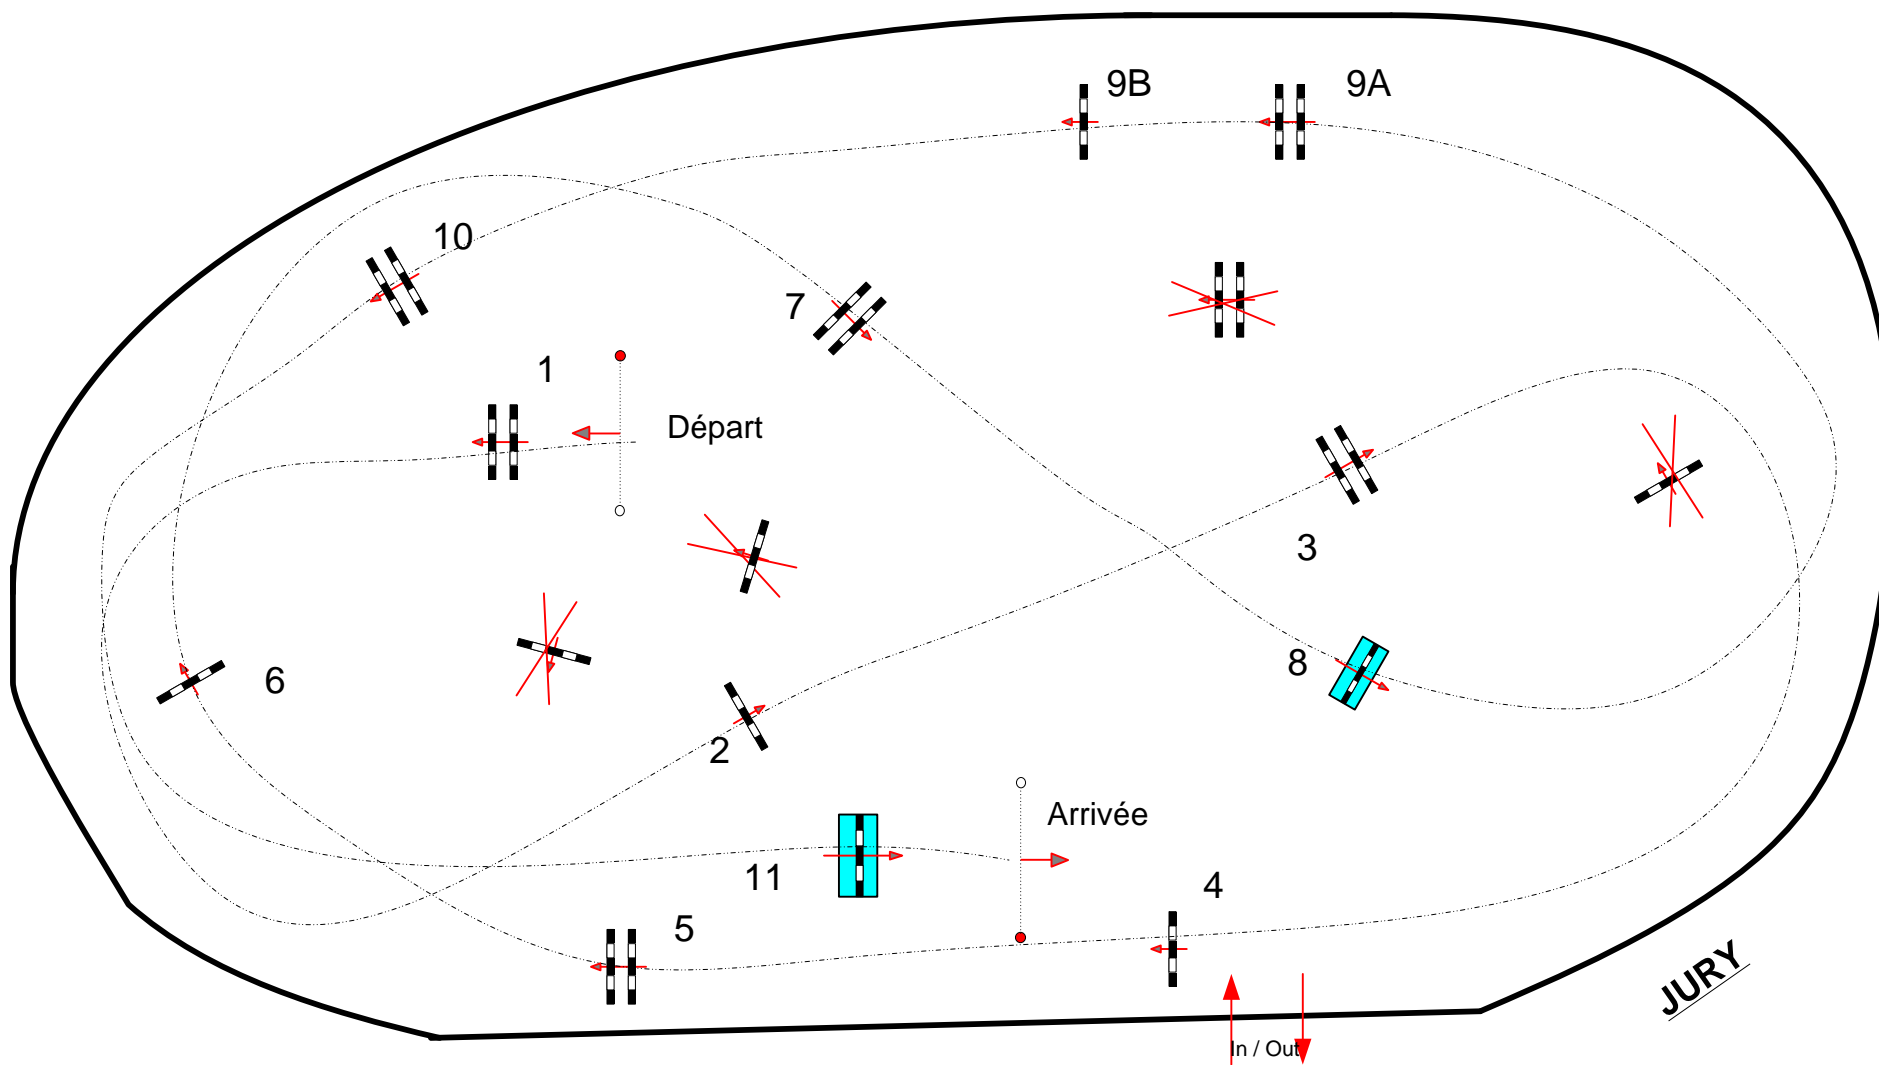

# ROSIERES AUX SALINES SHF Vidéo du 3 au 4 Juillet 2018

Class No.: 4

Formation 2

Bar A ss Chrono ss Barrage

mardi 3 juillet 2018

Start: 8:30

Table: A  
National RG:  
FEI RG / Art. 238.1.1  
Height: 1,10 m

Speed: 350 m/min  
Length: 530 m  
Time allowed: 91 sec  
Time limit: 182 sec

Obstacles: 11  
Efforts: 12  
Penalty sec:  
Closed combination:

1st Jump-off:  
Length: 0 m  
Time allowed: 0 sec  
Time limit: 0 sec

2nd Jump-off:  
Length: 0 m  
Time allowed: 0 sec  
Time limit: 0 sec

Course Designer  
Michel JULIAC