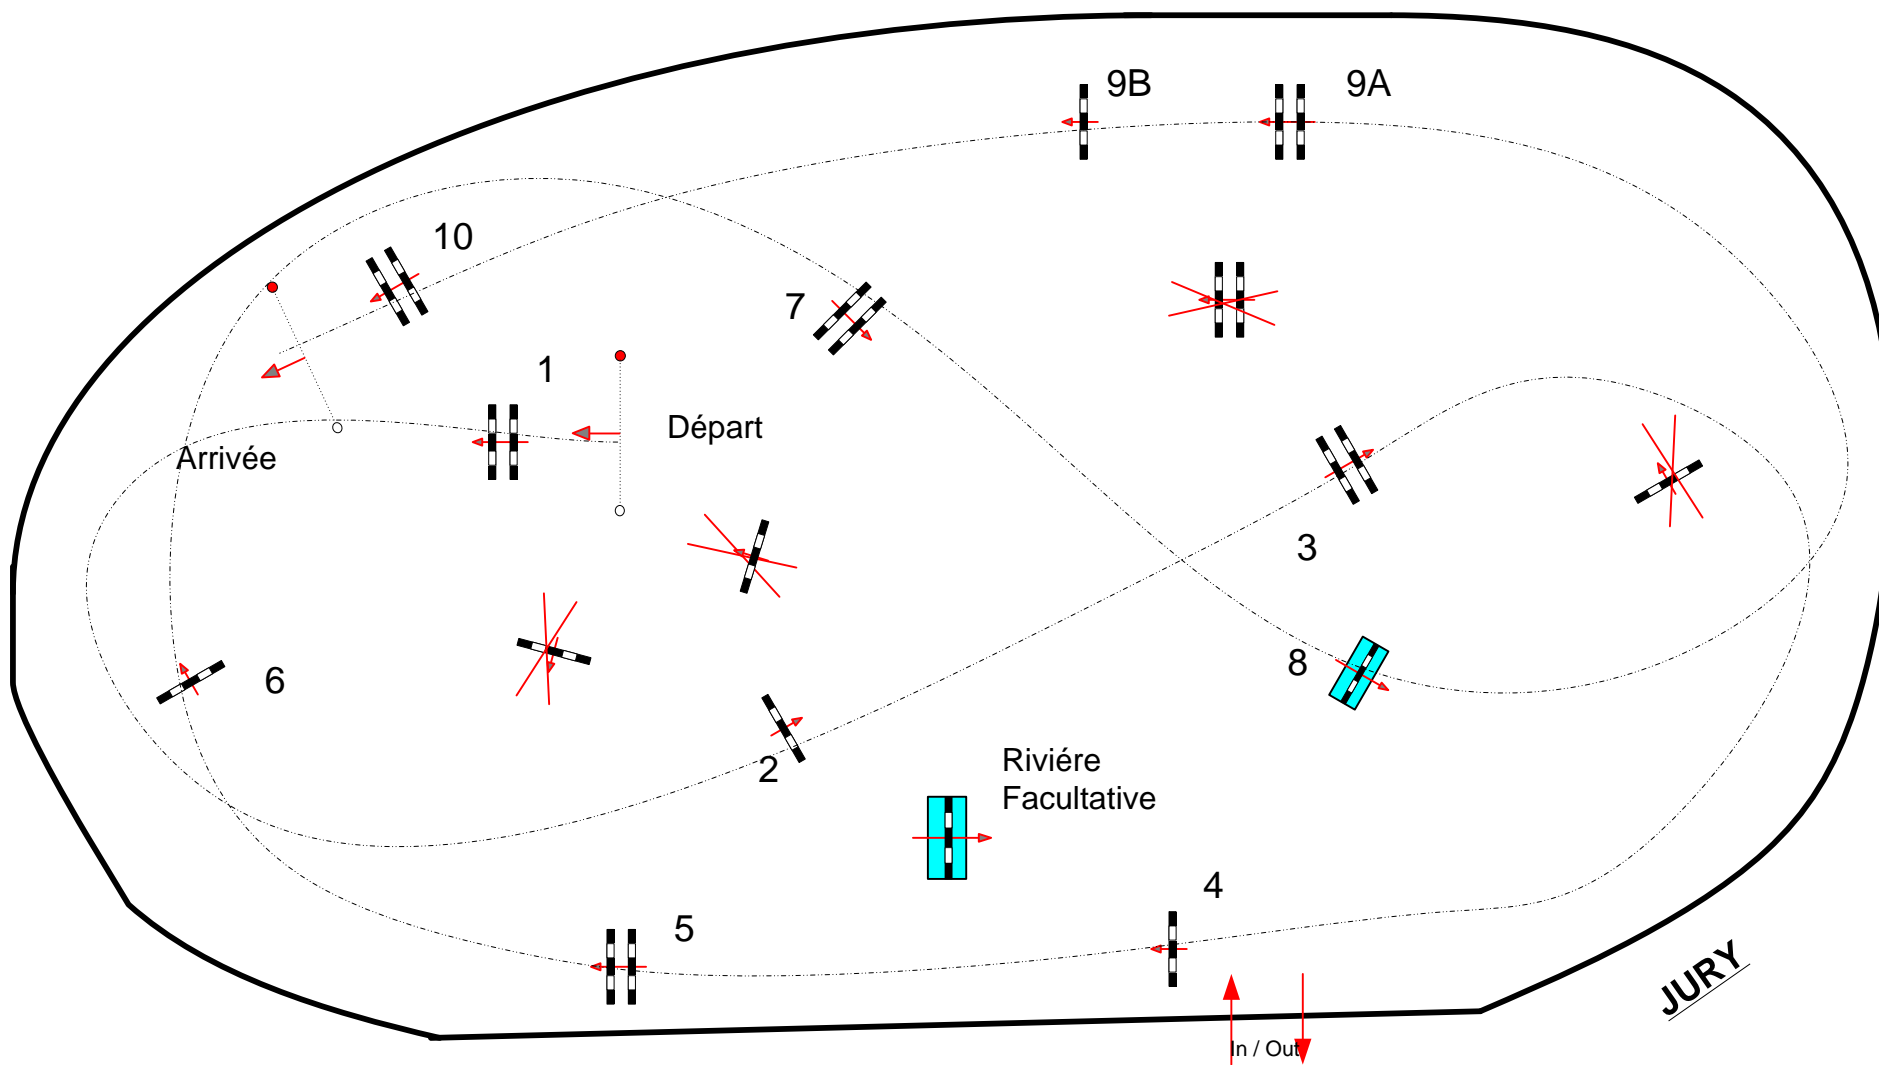

# ROSIERES AUX SALINES SHF Vidéo du 3 au 4 Juillet 2018

Class No.: 2 et 3

4ans Qualif SF et autres

Bar A ss Chrono ss Barrage

mardi 3 juillet 2018

Start: 8:30

Table: A  
National RG:  
FEI RG / Art. 238.1.1  
Height: 1,10 m

Speed: 325 m/min  
Length: 500 m  
Time allowed: 93 sec  
Time limit: 186 sec

Obstacles: 10  
Efforts: 11  
Penalty sec:  
Closed combination:

1st Jump-off:  
Length: 0 m  
Time allowed: 0 sec  
Time limit: 0 sec

2nd Jump-off:  
Length: 0 m  
Time allowed: 0 sec  
Time limit: 0 sec

Course Designer  
Michel JULIAC