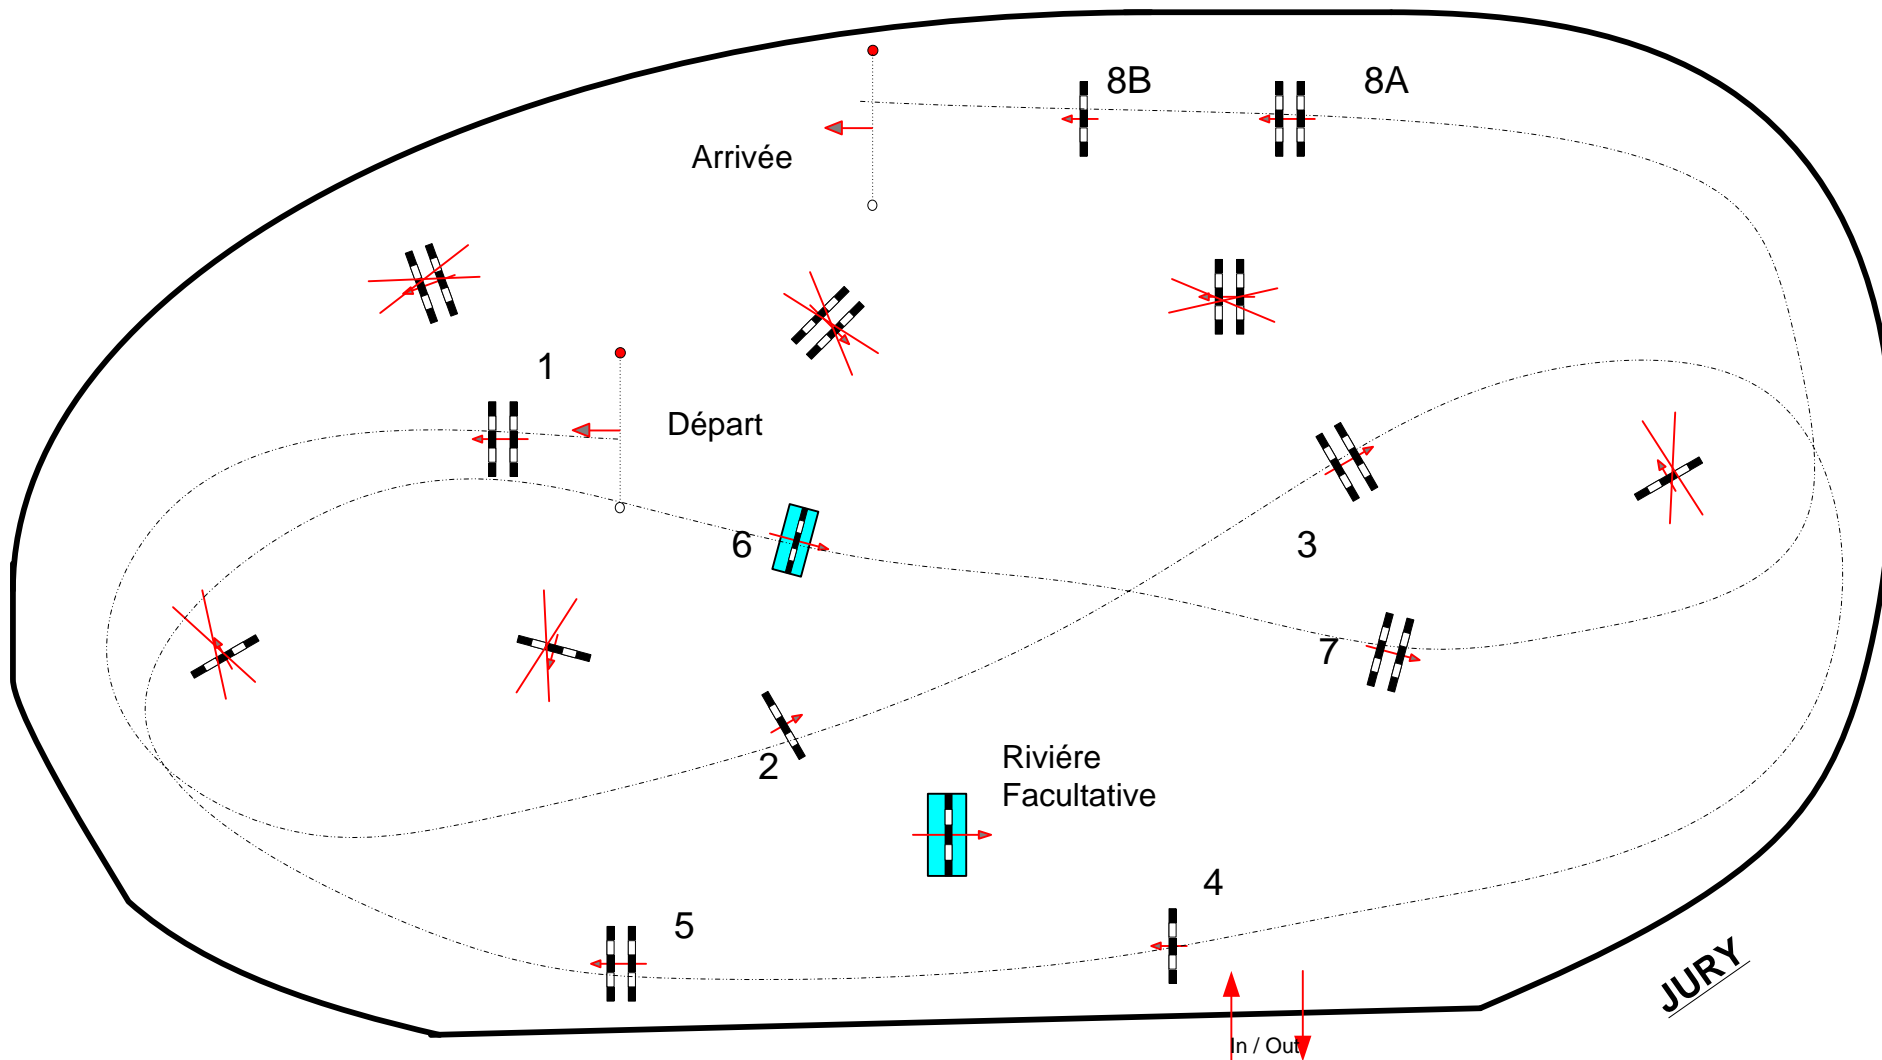

ROSIERES AUX SALINES SHF Vidéo du 3 au 4 Juillet 2018

Class No.: 1

Formation 1

Bar A ss Chrono ss Barrage

mardi 3 juillet 2018

Start: 8:30

Table: A
National RG:
FEI RG / Art. 238.1.1
Height: 1,00 m

Speed: 325 m/min
Length: 440 m
Time allowed: 82 sec
Time limit: 164 sec

Obstacles: 8
Efforts: 9
Penalty sec:
Closed combination:

1st Jump-off:
Length: 0 m
Time allowed: 0 sec
Time limit: 0 sec

2nd Jump-off:
Length: 0 m
Time allowed: 0 sec
Time limit: 0 sec

Course Designer
Michel JULIAC