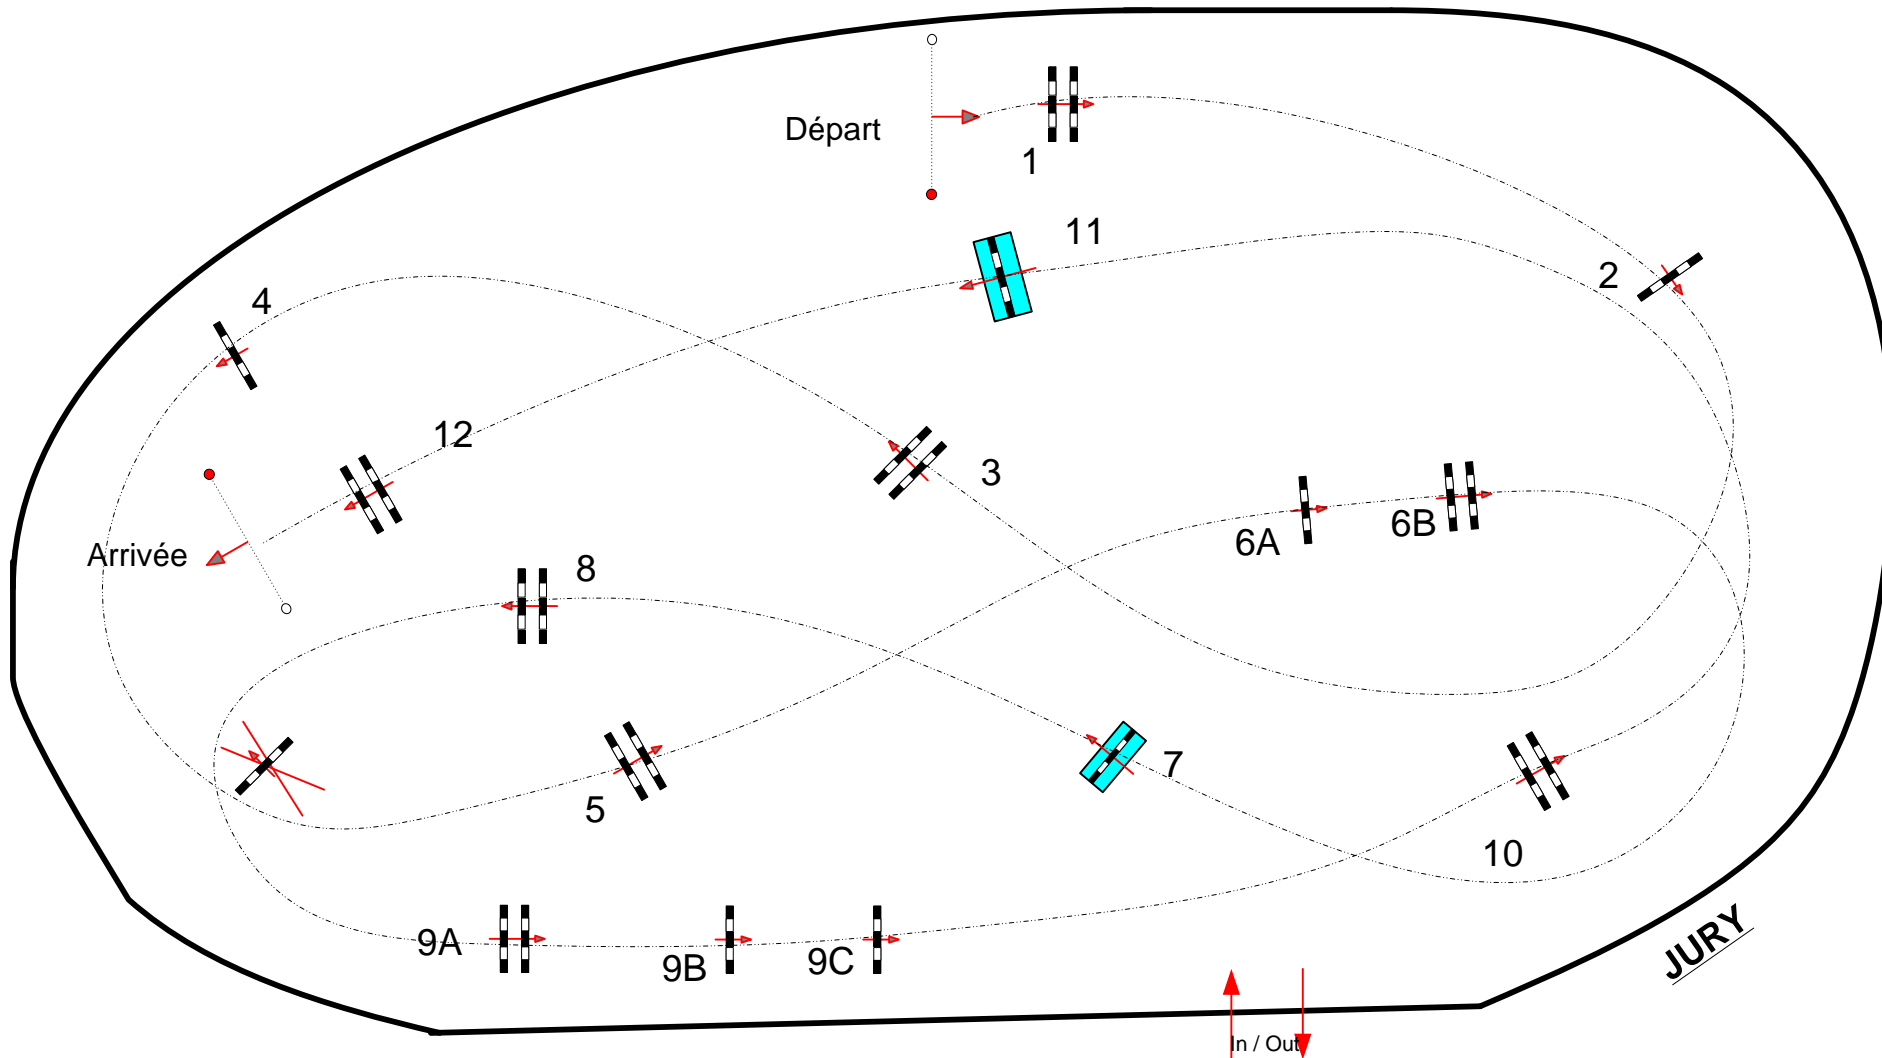

ROSIERES AUX SALINES SHF Vidéo du 3 au 4 Juillet 2018

Class No.: 17 et 18 6ans Qualif et autres

Bar A au Chrono ss Barrage

mercredi 4 juillet 2018

Start: 8:30

Table: A
National RG:
FEI RG / Art. 238.2.1
Height: 1,35 m

Speed: 350 m/min
Length: 550 m
Time allowed: 95 sec
Time limit: 190 sec

Obstacles: 12
Efforts: 15
Penalty sec:
Closed combination:

1st Jump-off:
Length: 0 m
Time allowed: 0 sec
Time limit: 0 sec

2nd Jump-off:
Length: 0 m
Time allowed: 0 sec
Time limit: 0 sec