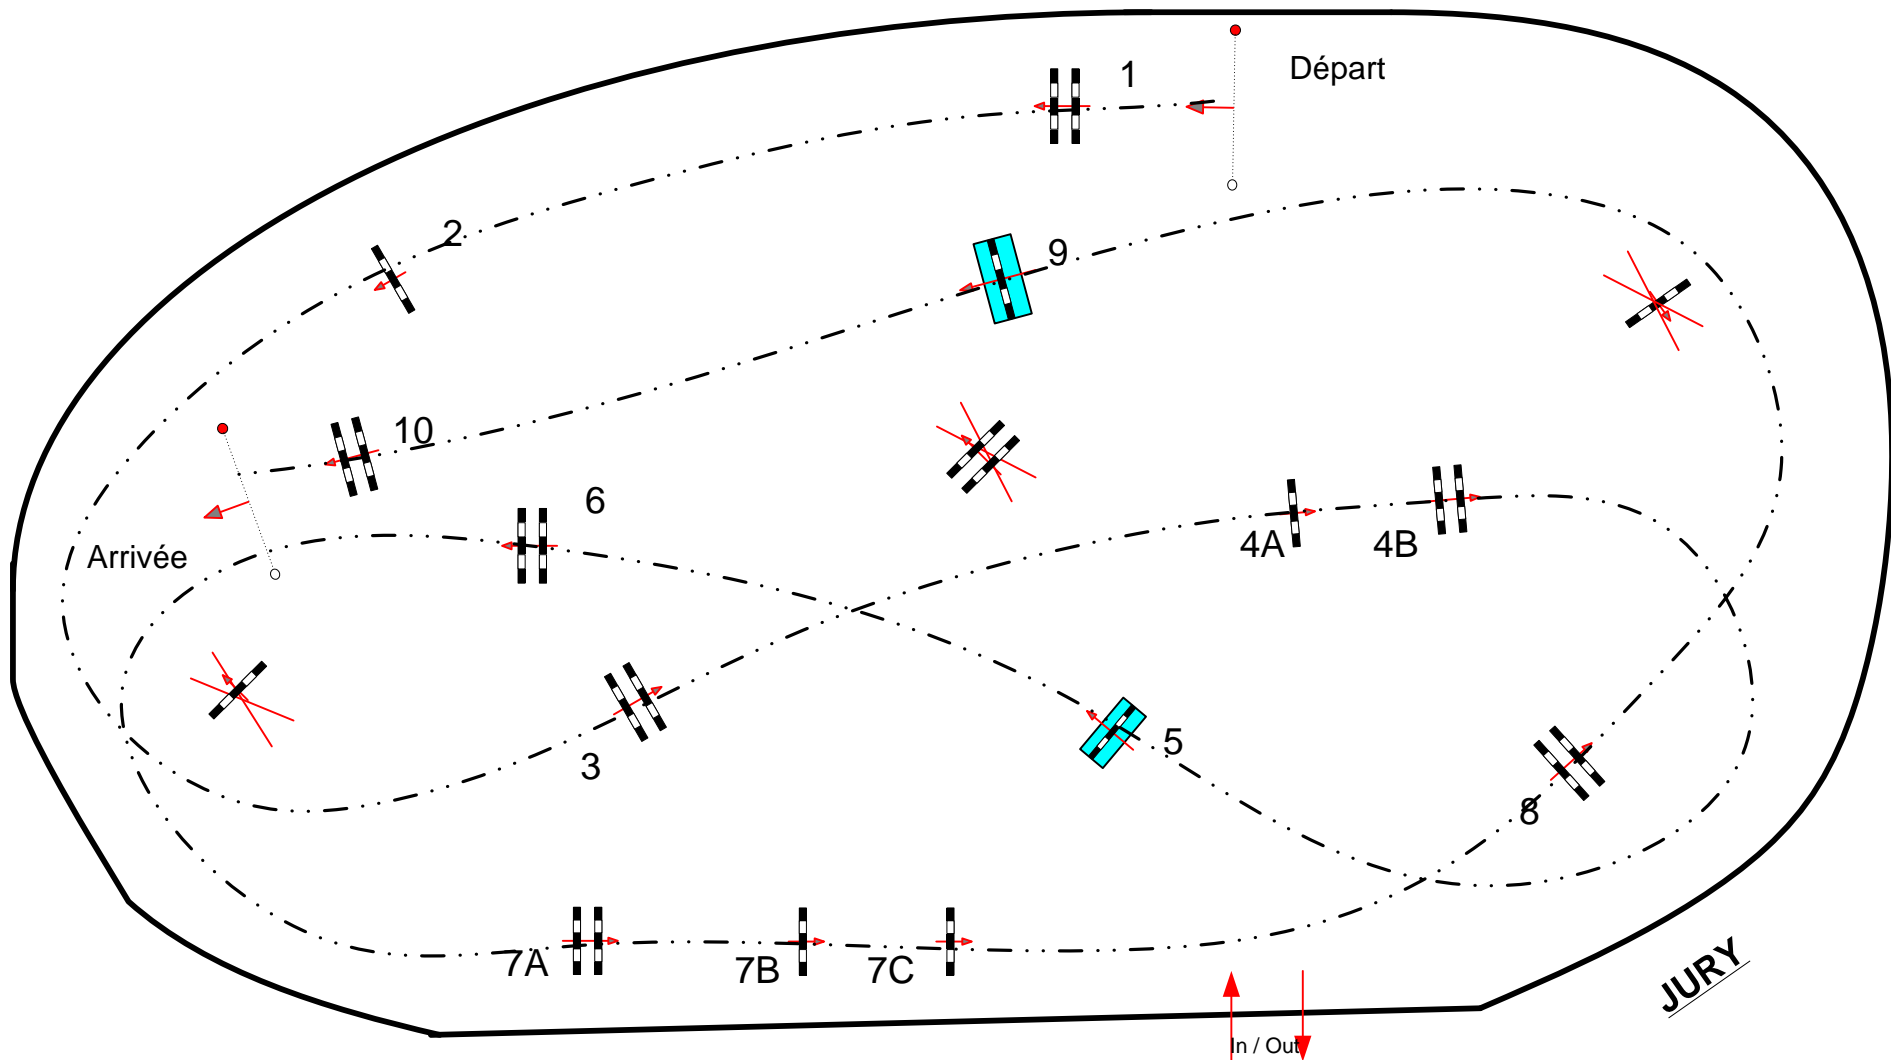

ROSIERES AUX SALINES SHF Vidéo du 3 au 4 Juillet 2018

Class No.: 16

Formation 3

Bar A ss Chrono ss Barrage

mercredi 4 juillet 2018

Start: 8:30

Table: A
National RG:
FEI RG / Art. 238.1.1
Height: 1,20 m

Speed: 350 m/min
Length: 550 m
Time allowed: 95 sec
Time limit: 190 sec

Obstacles: 10
Efforts: 13
Penalty sec:
Closed combination:

1st Jump-off:
Length: 0 m
Time allowed: 0 sec
Time limit: 0 sec

2nd Jump-off:
Length: 0 m
Time allowed: 0 sec
Time limit: 0 sec

Course Designer
Michel JULIAC