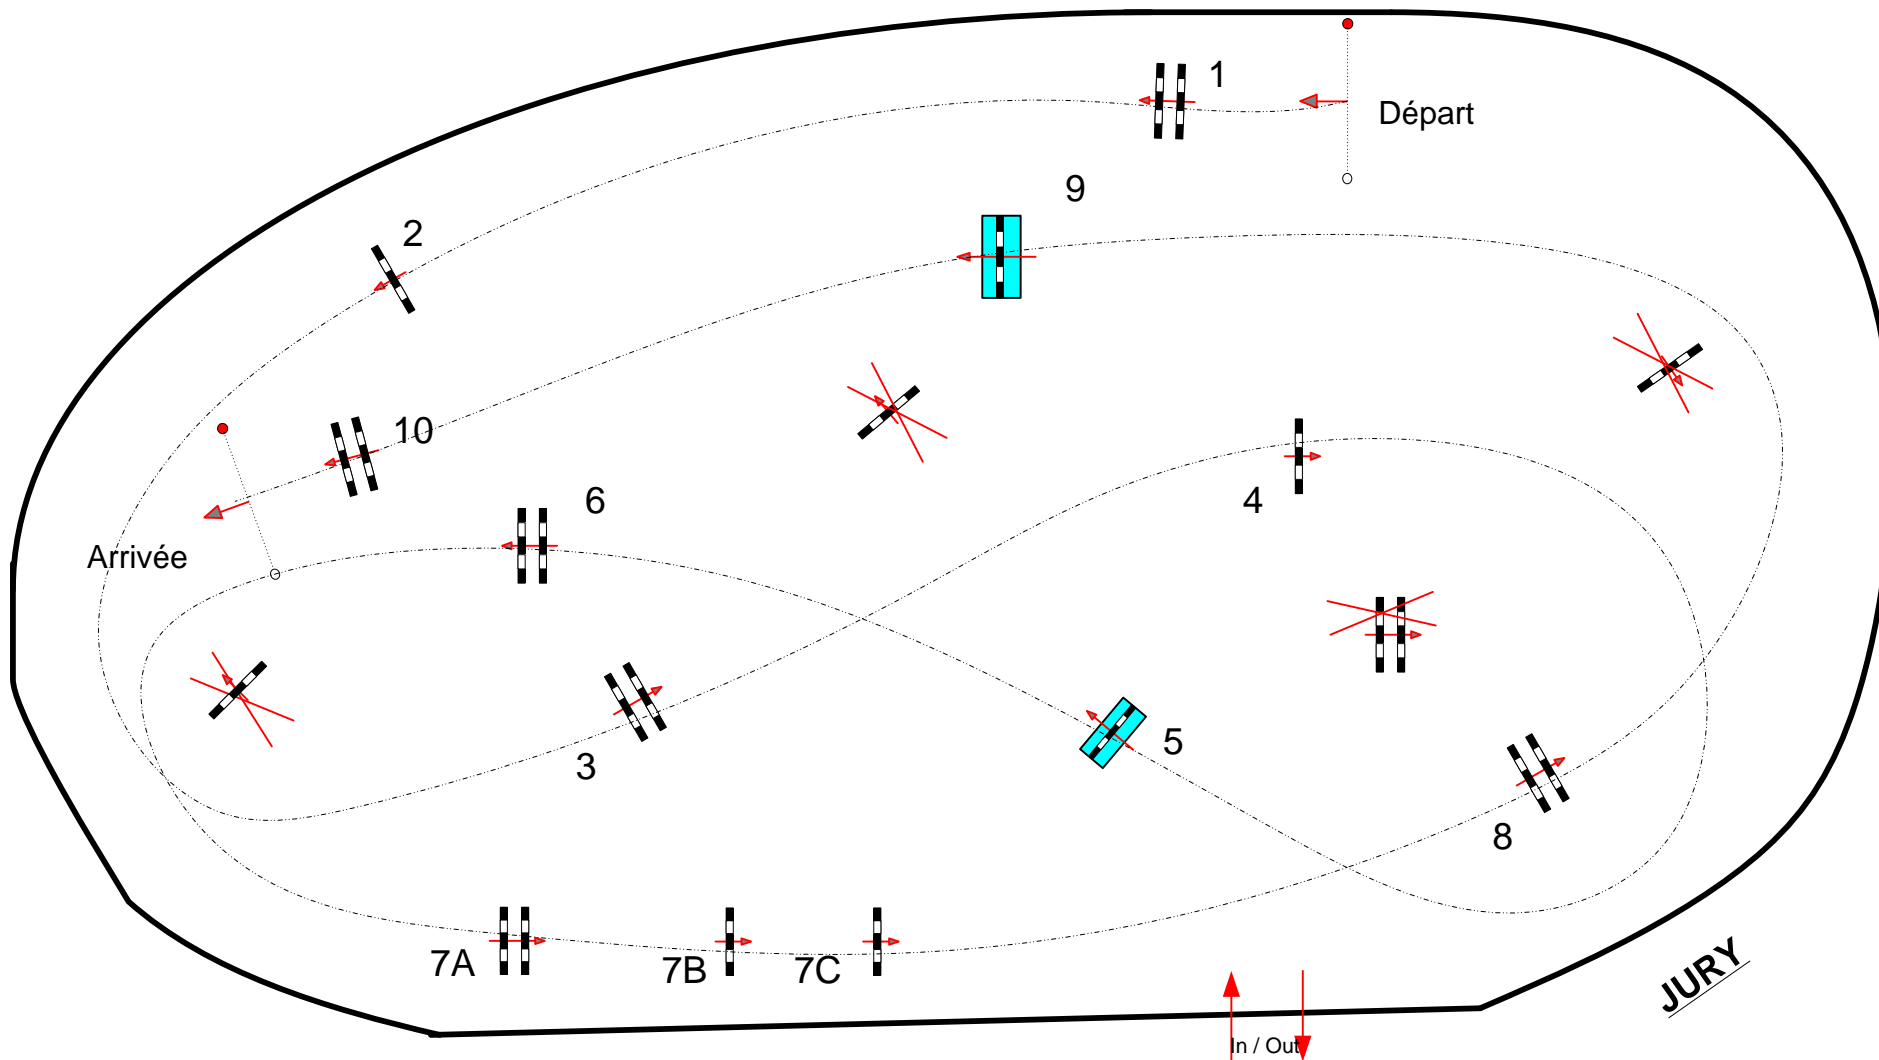

# ROSIERES AUX SALINES SHF Vidéo du 3 au 4 Juillet 2018

Class No.: 14 et 15 5 ans Qualif et autres

Bar A ss Chrono ss Barrage

mercredi 4 juillet 2018

Start: 8:30

Table: A  
National RG:  
FEI RG / Art. 238.1.1  
Height: 1,25 m

Speed: 350 m/min  
Length: 550 m  
Time allowed: 95 sec  
Time limit: 190 sec

Obstacles: 10  
Efforts: 12  
Penalty sec:  
Closed combination:

1st Jump-off:  
Length: 0 m  
Time allowed: 0 sec  
Time limit: 0 sec

2nd Jump-off:  
Length: 0 m  
Time allowed: 0 sec  
Time limit: 0 sec

Course Designer  
Michel JULIAC