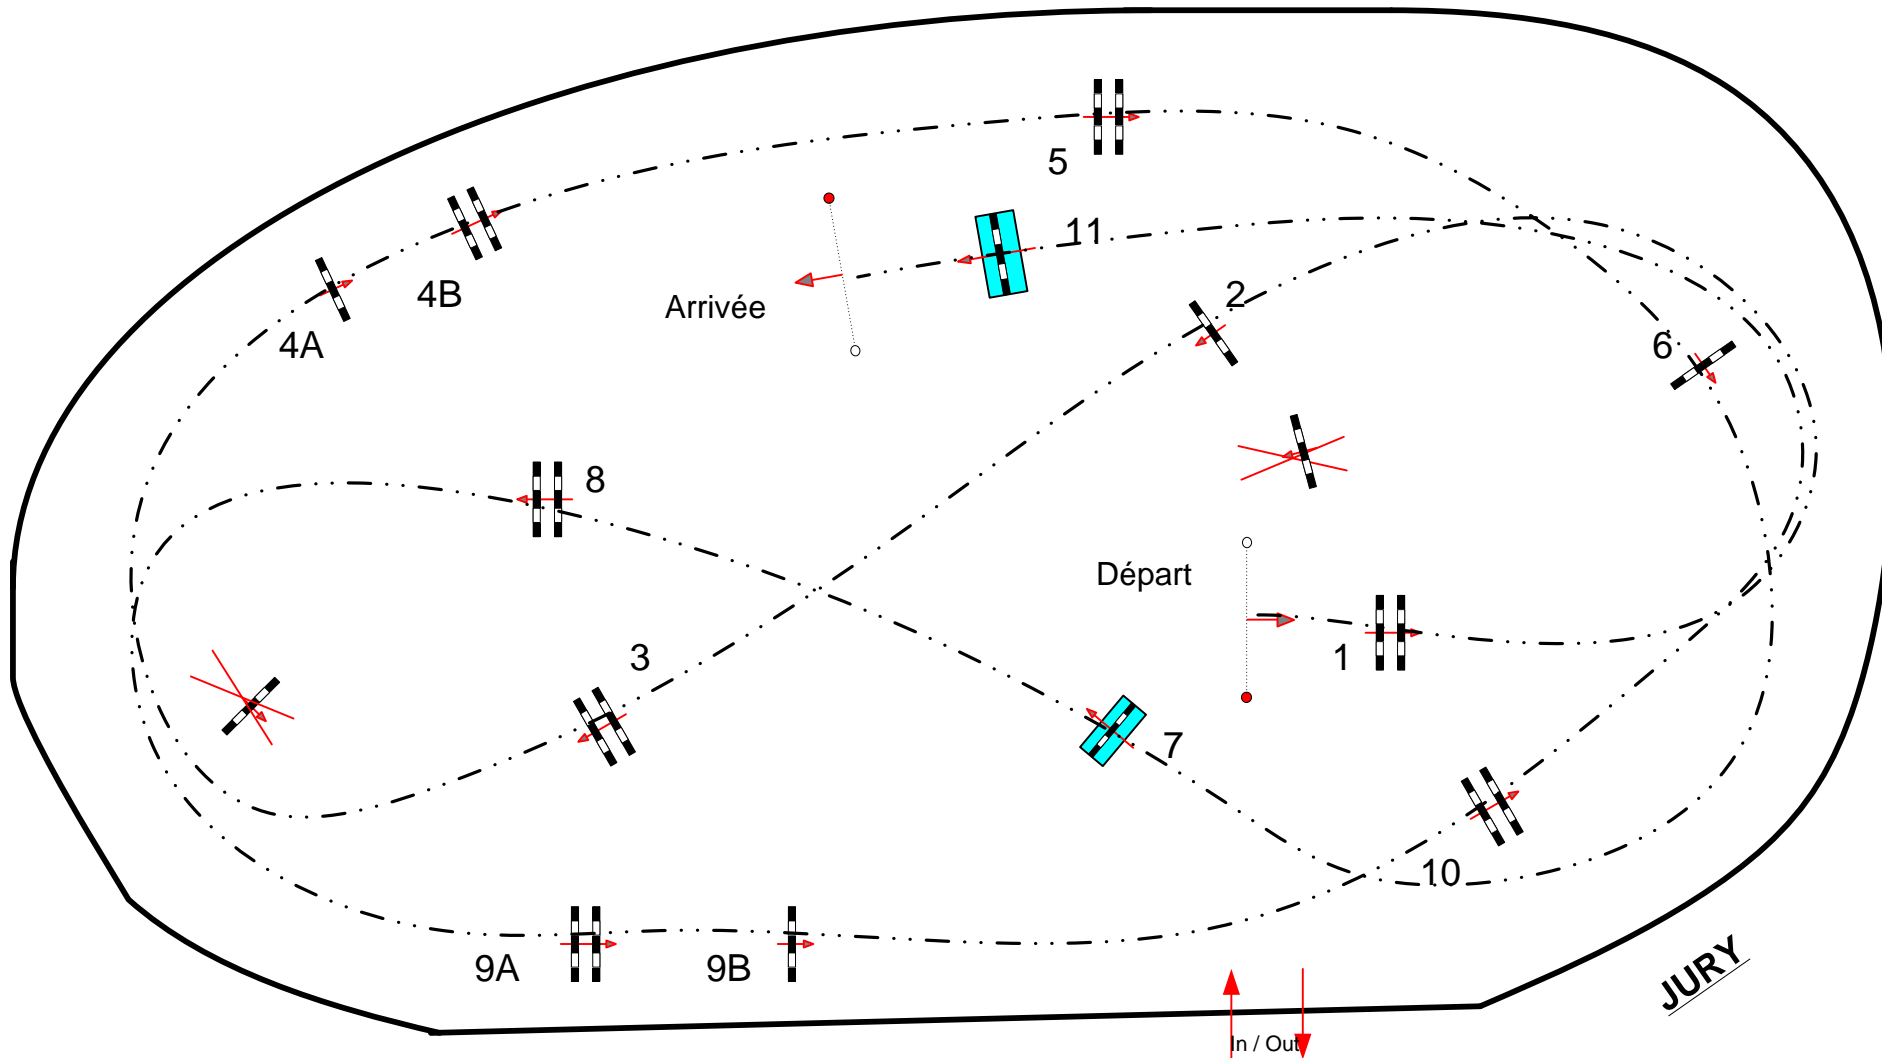

ROSIERES AUX SALINES SHF Vidéo du 3 au 4 Juillet 2018

Class No.: 13

Formation 2

Bar A ss Chrono ss Barrage

mercredi 4 juillet 2018

Start: 8:30

Table: A
National RG:
FEI RG / Art. 238.1.1
Height: 1,10 m

Speed: 350 m/min
Length: 550 m
Time allowed: 95 sec
Time limit: 190 sec

Obstacles: 11
Efforts: 13
Penalty sec:
Closed combination:

1st Jump-off:
Length: 0 m
Time allowed: 0 sec
Time limit: 0 sec

2nd Jump-off:
Length: 0 m
Time allowed: 0 sec
Time limit: 0 sec

Course Designer
Michel JULIAC