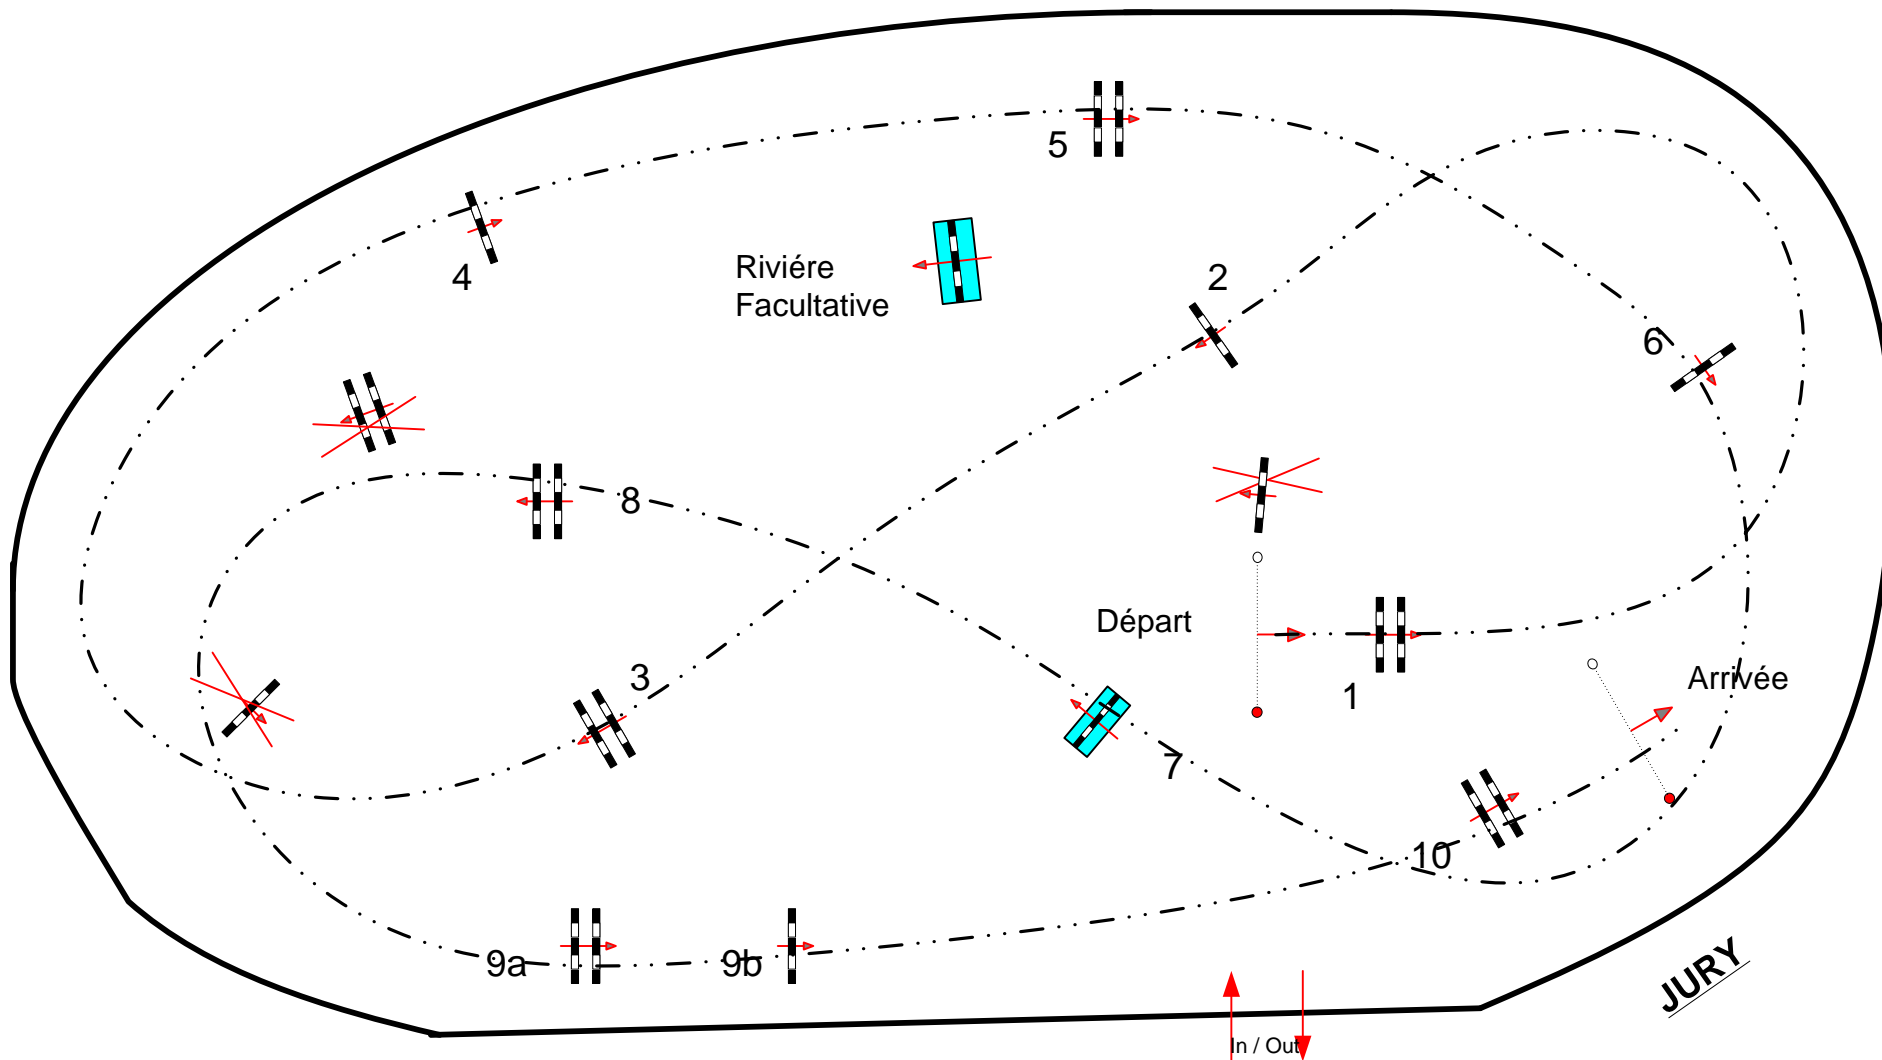

ROSIERES AUX SALINES SHF Vidéo du 3 au 4 Juillet 2018

Class No.: 11 et 12 4 ans Qualif et autres

Bar A ss Chrono ss Barrage

mercredi 4 juillet 2018

Start: 8:30

Table: A
National RG:
FEI RG / Art. 238.1.1
Height: 1,10 m

Speed: 325 m/min
Length: 500 m
Time allowed: 93 sec
Time limit: 186 sec

Obstacles: 10
Efforts: 11
Penalty sec:
Closed combination:

1st Jump-off:
Length: 0 m
Time allowed: 0 sec
Time limit: 0 sec

2nd Jump-off:
Length: 0 m
Time allowed: 0 sec
Time limit: 0 sec

Course Designer
Michel JULIAC