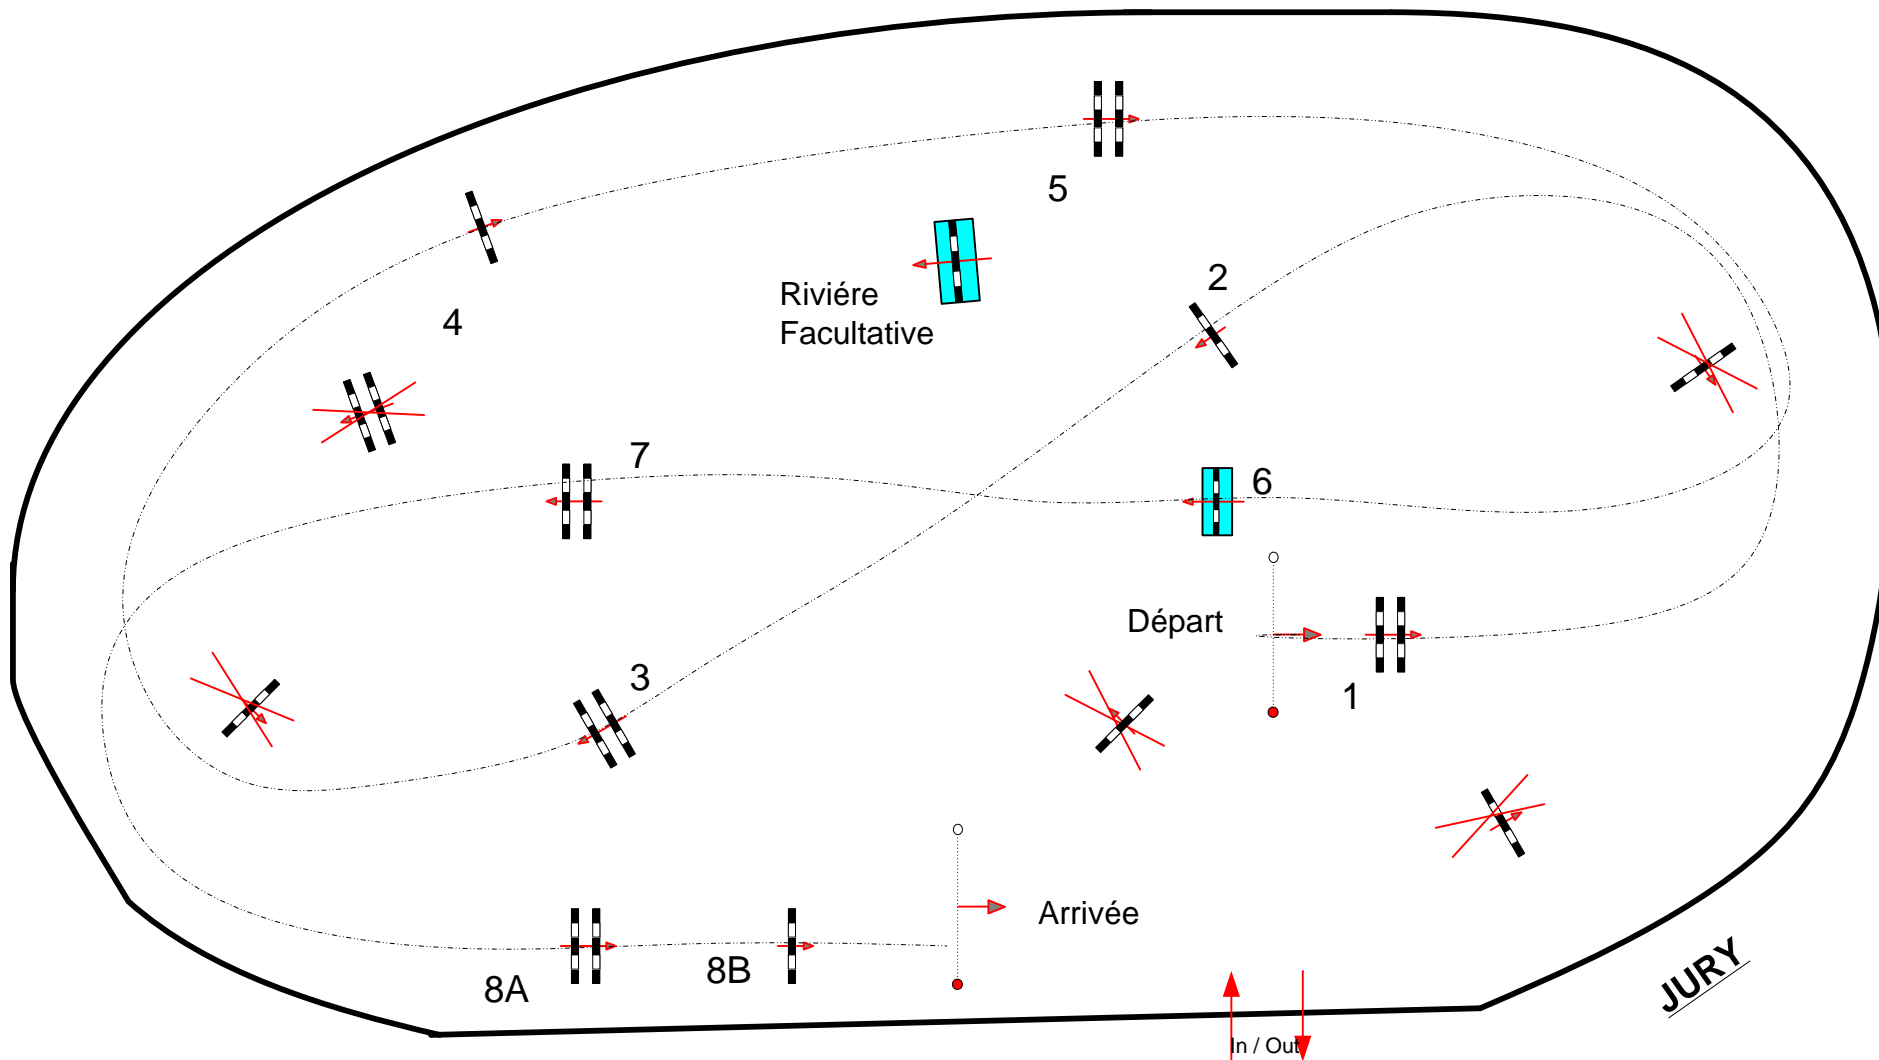

# ROSIERES AUX SALINES SHF Vidéo du 3 au 4 Juillet 2018

Class No.: 10

Formation 1

Bar A ss Chrono ss Barrage

mercredi 4 juillet 2018

Start: 8:30

Table: A  
National RG:  
FEI RG / Art. 238.1.1  
Height: 1,00 m

Speed: 325 m/min  
Length: 450 m  
Time allowed: 84 sec  
Time limit: 168 sec

Obstacles: 8  
Efforts: 9  
Penalty sec:  
Closed combination:

1st Jump-off:  
Length: 0 m  
Time allowed: 0 sec  
Time limit: 0 sec

2nd Jump-off:  
Length: 0 m  
Time allowed: 0 sec  
Time limit: 0 sec

Course Designer  
Michel JULIAC